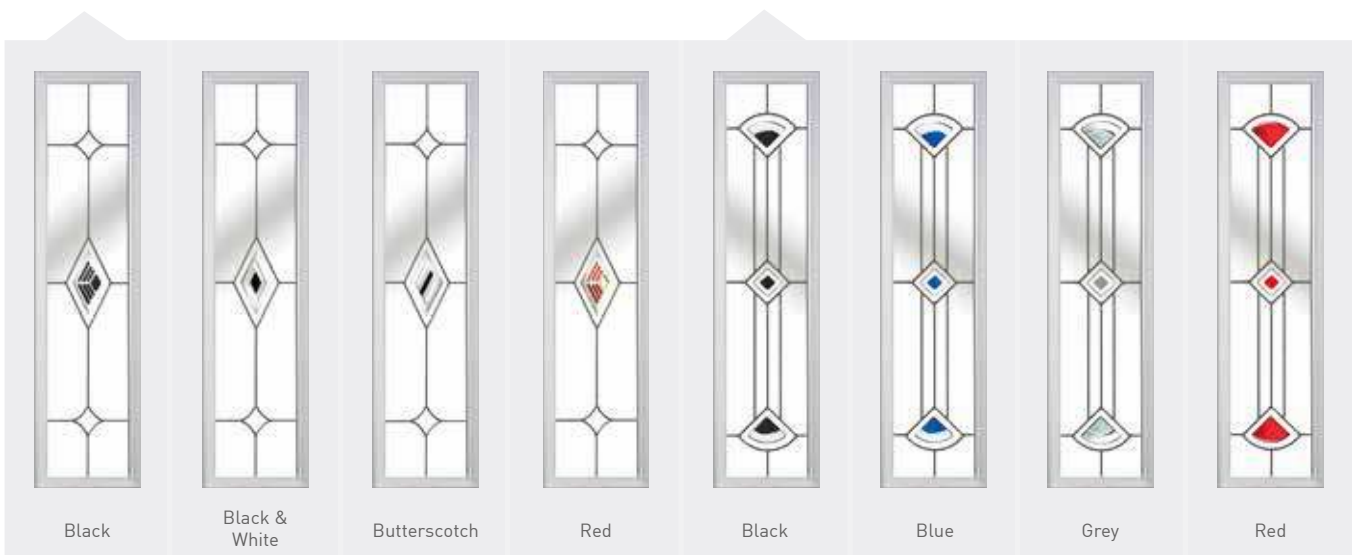

Nottingham

Glass

A fine selection of stylish glass to help you personalise your choice of door. Whether modern or traditional you will find a glass design to really make your door stand out. Our full range of glass comes with Low E. Warmedge spacer and is Argon filled as standard

Trio Square

Diamond

Quad

New Glass Designs

Backing glass not optional

Blind

Decorative (backing glass not optional, clear as standard)

CTB & Star