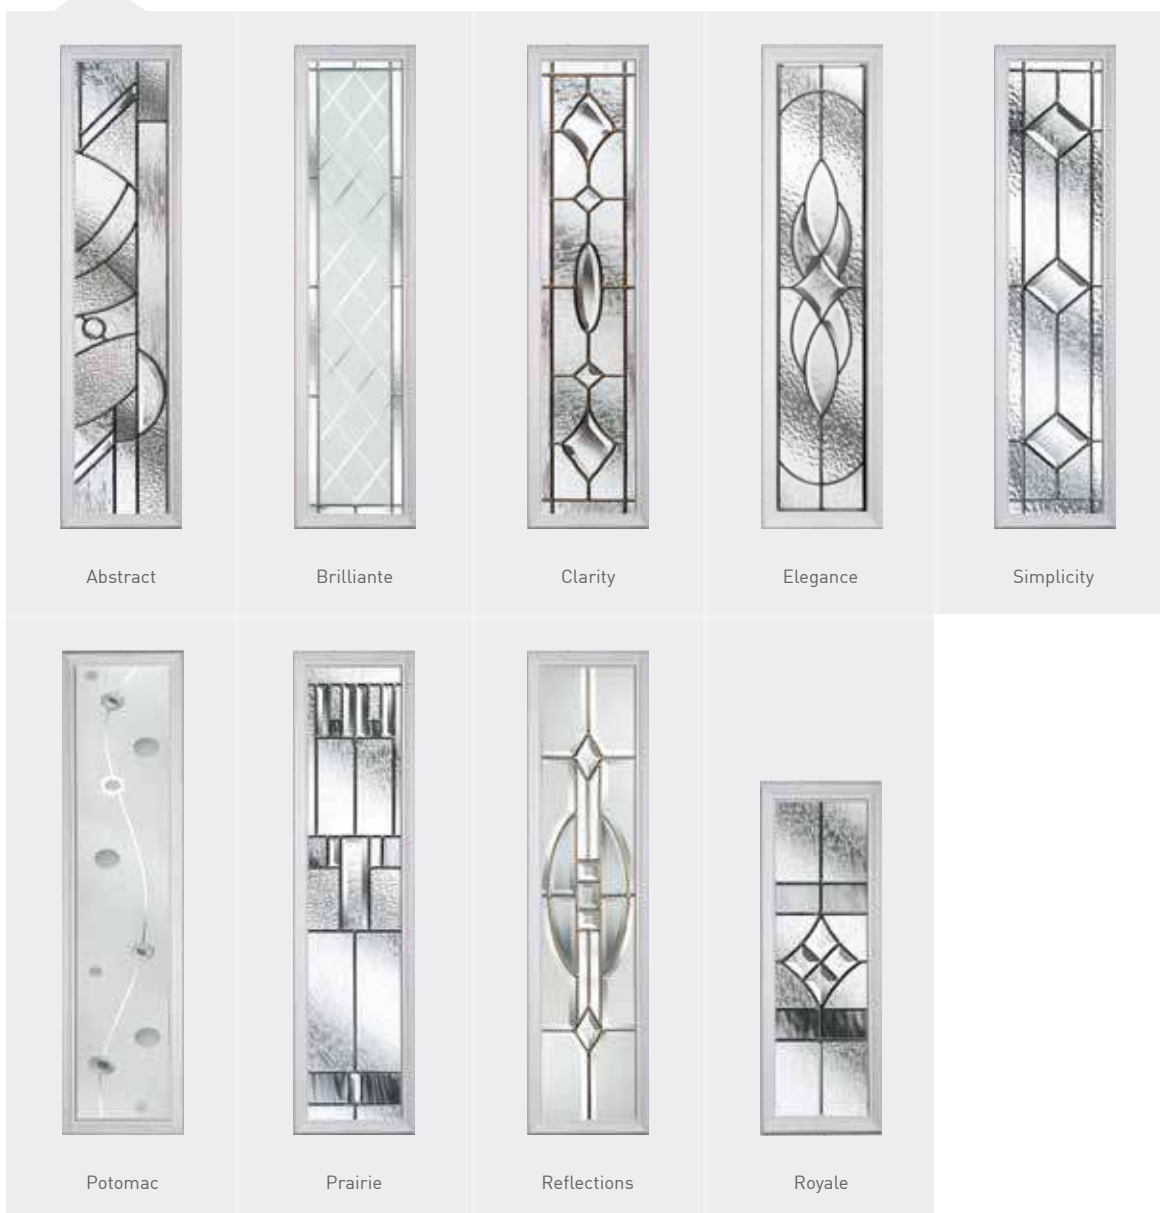

Nottingham

Glass

A fine selection of stylish glass to help you personalise your choice of door. Whether modern or traditional you will find a glass design to really make your door stand out. Our full range of glass comes with Low E. Warmedge spacer and is Argon filled as standard

Trio Square

Diamond

Quad

New Glass Designs

Backing glass not optional

Blind

Decorative (backing glass not optional, clear as standard)

CTB & Star

CFT, CGB, CSB, CTB, CTL

Glass designs key

CTL - Traditional Leaded designs

CTB - Glass bevel designs

CSB - Sandblast designs

Liquid Lead and Glass / tiles - Diamond, Quad, Square, CRL, Jewel.

Liquid lead, sandblast and stainless / glass tiles - With all of the above, a Pilkington backing glass should be selected.