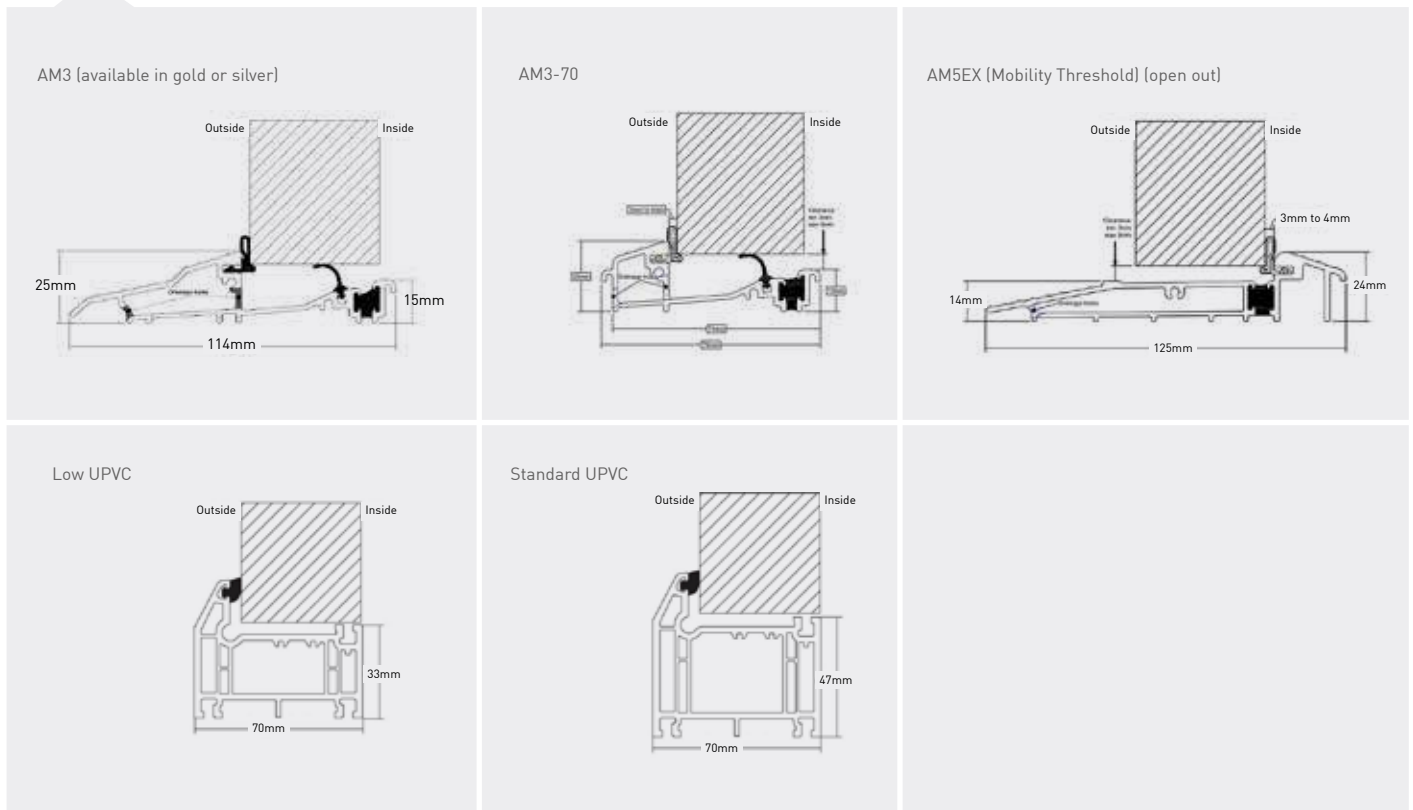

White

Brown

Caramel

Thresholds

To allow for every circumstance we offer the largest range of door thresholds. The AM3 and AM5EX aluminium threshold are both Part 'M' compliant within the latest Building Regulations for easy access.